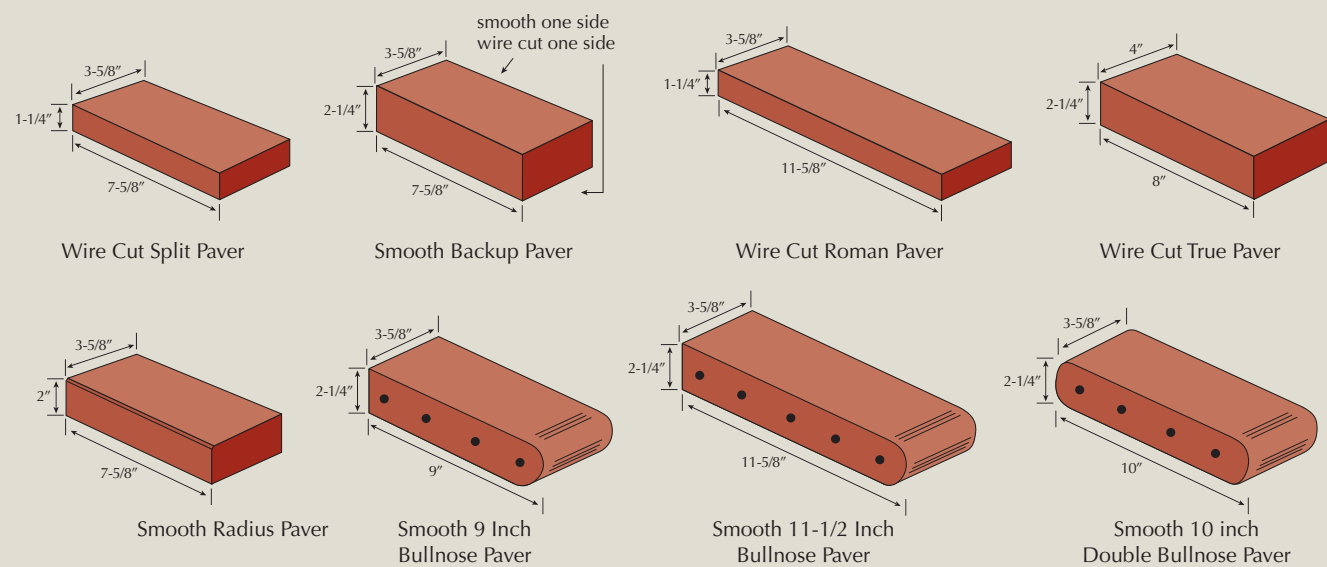

SPECIFICATIONS

All of our pavers meet ASTM C902 MX Type I.

Photo above: Clay and Bullnose Pavers in Old Town Red Smooth

COLORS

Iron Mountain

Bronze Ridge

Dusty Rose

Mountain Rose