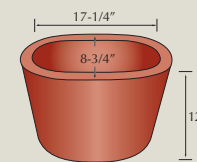

SPECIFICATIONS

Our Fire Brick conforms to ASTM C1261. All measurements shown are outside diameter. Flue liners are available in natural buff color only.

Fire Brick

Fire Brick Split

8 x 13 Oval Flue Liner

8 x 17 Oval Flue Liner