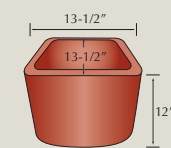

13 x 13 Square Flue Liner