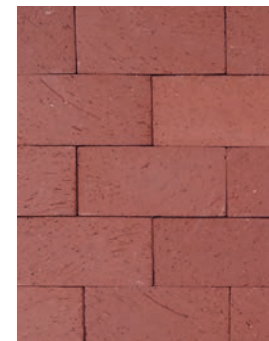

SPECIFICATIONS

All of our pavers meet ASTM C902 MX Type I.

Photo above: Clay and Bullnose Pavers in Old Town Red Smooth

COLORS

Iron Mountain

Bronze Ridge

Dusty Rose

Mountain Rose