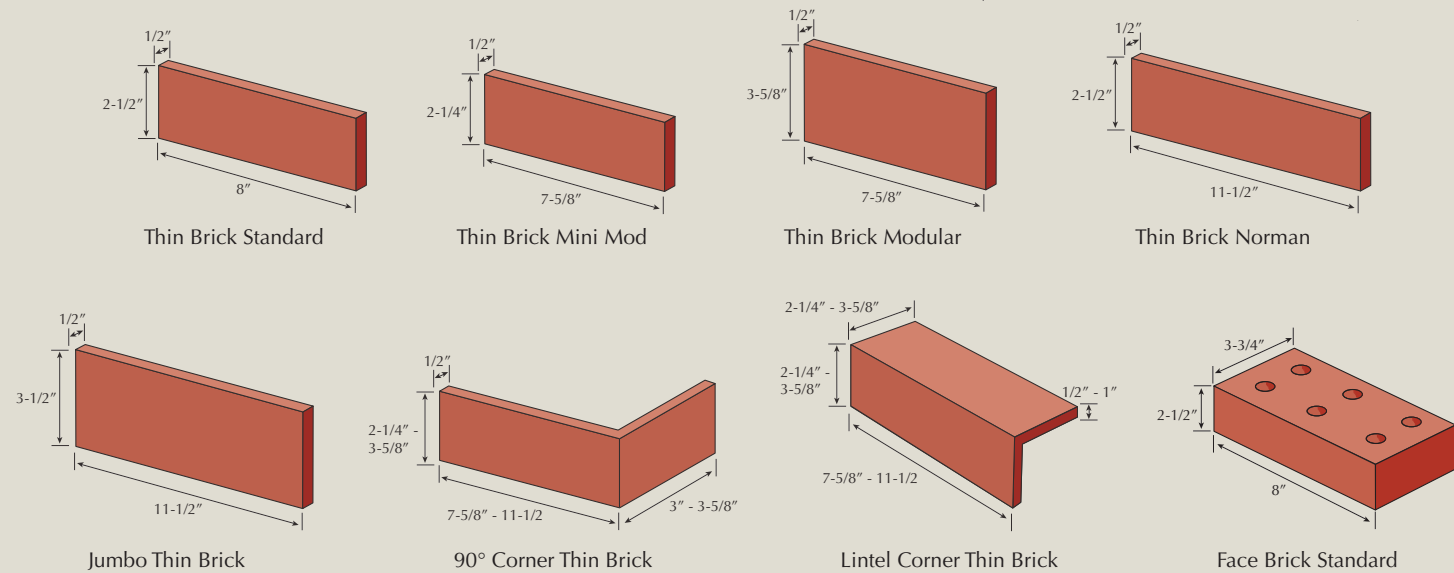

SPECIFICATIONS

Please contact your local authorized H.C. Muddox distributor for size and color availability. Thin brick thickness varies - 1/2" thickness for wirecut and 5/8" thickness for smooth textures. Muddox Thin Brick meets or exceeds ASTM-C1088 Type TBS or TBX.